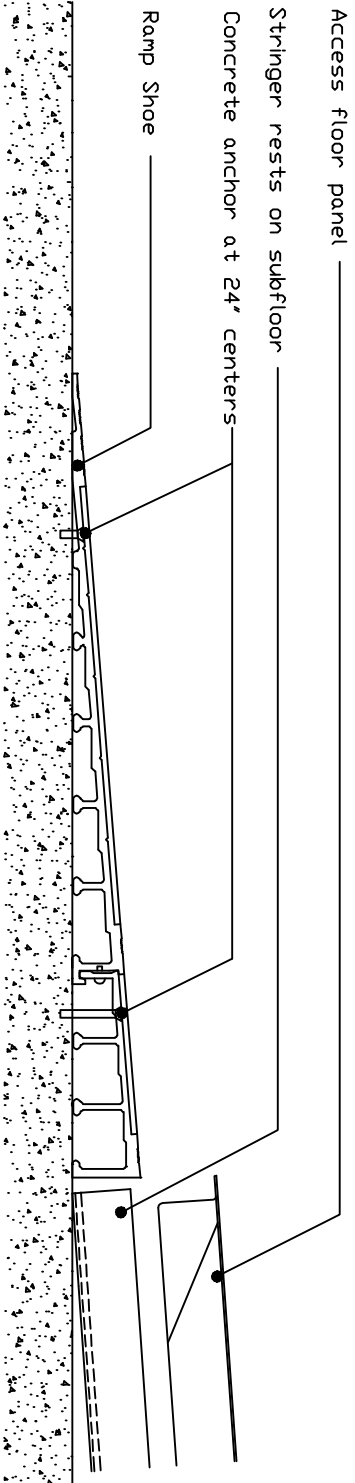

Standard Height Ramp Details

Tate Access Floors, Inc.
7510 Montevideo Road
Jessup, MD 20794
Tel (410) 798-4200
Fax (410) 798-4207

Tate[®]
2008 Tate Access Floors, Inc.

Bottom of ramp

Connections at swivel pedestal head